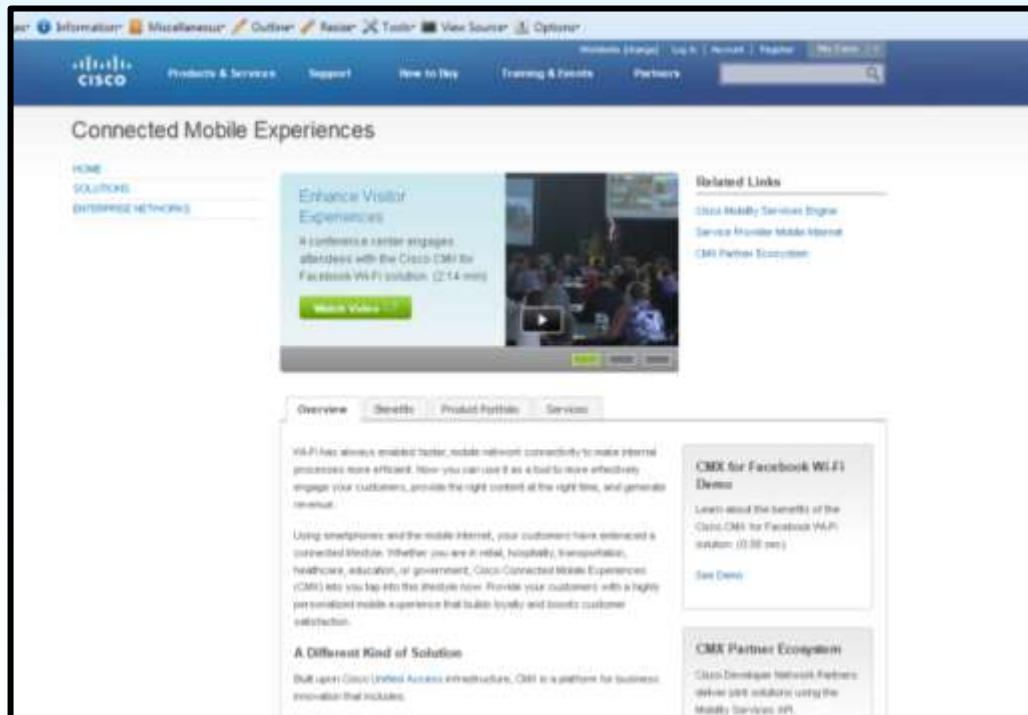

Хотите узнать больше?

www.cisco.com/go/cmxc